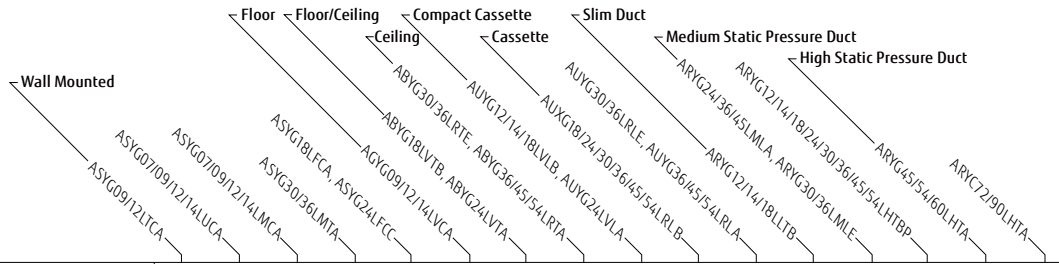

# Feature Summary

	ASYG07109112114LUCA	ASYG07109112114LUA	ASYG18LCA, ASYG3036LMTA	ASYG09112114LVCA	ABYG18LVTB, ABYG24LVT	AUXG1211418LVLB, AUXG24LVL	AUXG1824130364554LRLA	AUXG3036LRL, AUXG364554LRLB	ARYG24364554LRLA	ARYG1211418LTLB	ARYG12114182430364554LHTBP	ARYG455460LHTA	ARYC72190LHTA	
Energy Saving Function	Save human sensor	●		●										
	Save & Stop human sensor										○			
	Economy mode	●	●	●	●	●	●	●	●	●	●	●	●	
	Room temperature set point limitation	○	○	○	○	○	○	○	○	○	○	○	○	
Comfortable Function	Set temperature auto return	○	○	○	○	○	○	○	○	○	○	○	○	
	Powerful heating	●												
	Power diffuser			●		●								
	Powerful mode	●	●	●	●									
	Server room operation				●									
	10°C HEAT operation	●	●	●	●	●	●	●	○	○	○	○	○	
	Low Noise mode	●	●	●	●				○ (45/54) (36LRTA)	○ (45/54)		○ (45) (36LMLA)	○ (45/54)	○
	Auto-changeover	●	●	●	●	●	●	●	●	●	●	●	●	●
	Up/down swing flaps	●	●	●		●			●	●	●	○		
	Double swing automatic				●	●		●	●					
	Automatic fan speed	●	●	●	●	●	●	●	●	●	●	●	●	●
	Auto restart	●	●	●	●	●	●	●	●	●	●	●	●	●
	Connectable fresh air duct							●	○	●	●	●	●	
	Fresh air intake							○	○	○	○	○	○	○
Connectable distributing duct								●	●	●				
Individual airflow direction control								●						
Convenient Function	Auto off timer	○	○	○	○	○	○	○	○	○	○	○	○	
	Sleep timer	●	●	●	●	●	●	●	●	○	○	○	○	
	Program timer	●	●	●	●	●	●	●	●	○	○	○	○	
	Weekly timer	●	●		●					●			●	
	Weekly + setback timer	○	○	○	○	○	○	○	○		●	●	●	
	External error output	○	○	○	○	○	○	○	○	○	○	○	○	
	External ON/OFF input	○	○	○	○	○	○	○	○	○	○	○	○	
Clean Function	Filter sign	●	●	●	●	●	●	●	●	●	●	●	●	
	Ion deodorization filter	●	●	●	●	●	●							
	Apple-catechin filter	●	●	●	●	●	●							
Installation	Washable panel			●	●	●	●							
	Automatic airflow adjustment											●		
	Drain pump as standard										●	●		
Blue fin				●	●		●	●	●	●	●	●		

○: Optional function