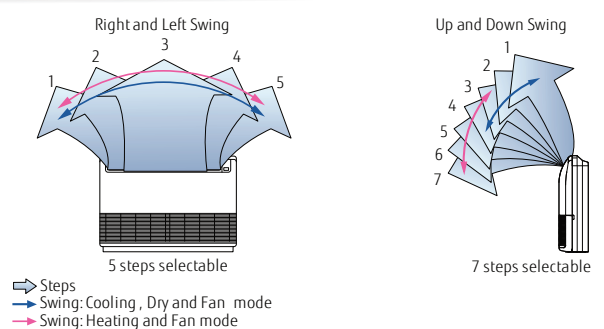

Features

Flexible installation

Example for floor installation

Floor console

Example for ceiling installation

Under ceiling

Double auto swing

A combination of right/left and up/down directional swing allows 3-dimensional air direction control